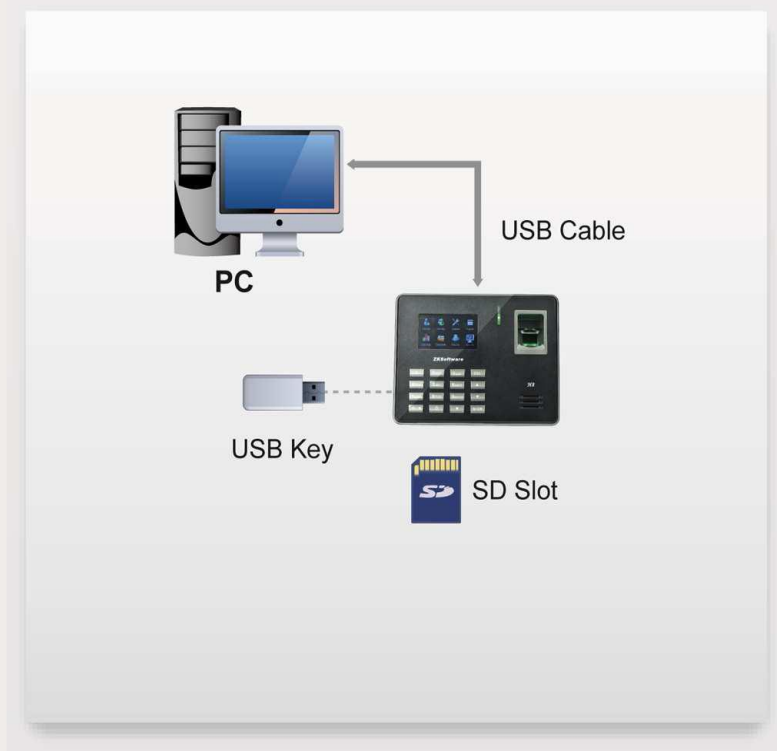

You can use Excel; you can be an excellent Workforce Management Manager!

H8 SSR Fingerprint Time Clock

Introduction

H8, with SSR report (Self-Service-Recorder) stored in the time clock, it is the best choice for small chain stores. You can redact the employees' information and arrange shifts simply and easily in Excel format. Via USB disk or SD card, complex wire connection and IP setting can be avoided. It has been designed with ergonomics structure, extremely thin and slim. 3 inches TFT can display more information vividly, including fingerprint image quality and verification result etc.

Features:

- * Color TFT screen with GUI Interface for ease of use
- * Built-in latest Fingerprint algorithm V10.0
- * Built-in SSR attendance recorder
- * Support Office Excel Software, Openoffice.org, LibreOffice
- * Multi Languages
- * Built-in USB port and SD socket allow manual SSR recorder transfer
- * Function Keys to select the IN or OUT status of the punches
- * Real-time 1-touch data backup
- * Special designed structure for erecting or being appended

Configuration:

Specifications:

Display	3 inches TFT Screen
Fingerprint Capacity	500
Transaction Capacity	50,000
Communication	SD Card,USB-Host, USB-Client
Standard Functions	Scheduled-bell, SMS, Work code, DLST, SSR recorder, Self-Service Query, Automatic Status Switch ,9 Digit User ID,T9 Input
Optional Functions	Web-Server, ADMS
Power Supply	5V DC 2A
Operating Temperature	0 °C - 45 °C
Operating Humidity	20% - 80%
Dimension(W×H×D)	185X140X30 mm