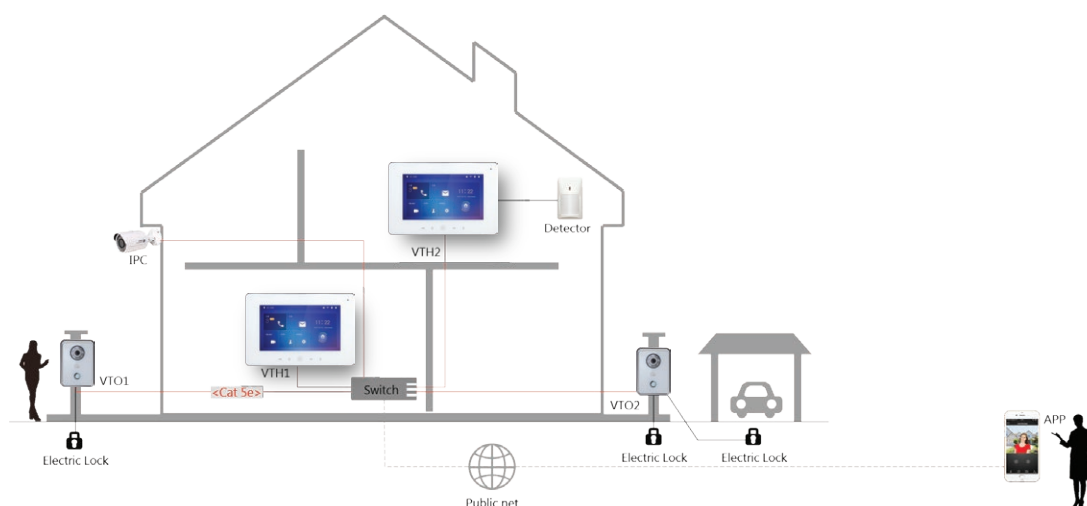

# CCS 6210

IP Outdoor Station

## Functions

- HD CMOS Camera
- Tempered Glass Panel, IP65
- Night Vision & Voice Indication
- Video & Audio Messaging
- Remote Intercom with Mobile APP
- Surface Mounted

System	
Main Processor	Embedded Micro Processor
Operation System	Embedded LINUX OS
Video	
Video Compression	H.264
Image Sensor	1/4" 1MP CMOS
Lens	3.6mm
Angle of View	D:70° H:60°
Day/Night	Color Image
Audio	
Audio Compression	G.711
Audio Input	Omnidirectional Mic
Audio Output	Built-in Speaker
Bidirectional Talk	Support Dual-way Bidirectional talk
Operation Mode	
Keypad	Single Touch Button
Reader	Mifare Card
Interface	
Door Control	2 (1 relay out for main lock, 1 extended by access control module)
Alarm In	2 (1ch unlock button, 1ch feedback)
RS485	1
Network	
Ethernet	10M/100Mbps Self-Adaptive
Network Protocol	TCP/IP
General	
Ingress Protection	IP65
Tamper Switch	1
Installation	Surface
Material	Tempered Glass
Power	DC 12V
Power Consumption	Standby $\leq 1W$ , Work $\leq 10W$
Working Temperature	- 30°C~+60°C
Relative Humidity	10%~90%RH
Dimensions	154.2mm×114.2mm×43.0mm
Weight	0.6Kg

**Dimensions (mm)**

**View Area**