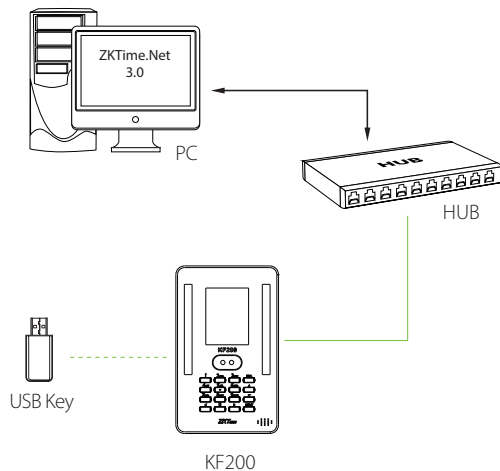

Specifications

Face Capacity	400
ID Card Capacity	1,000 (Optional)
Record Capacity	80,000
Display	2.8-inch TFT Screen
Communication	TCP/IP,USB-host
Standard Functions	Work Code, SMS, DST, Scheduled-bell, Self-Service Query, Automatic Status Switch, T9 Input, Photo ID, Camera
Optional Functions	IMifare Cards
Software	ZKTime.Net 3.0
Power Supply	DC5V 0.8A
Verification Speed	≤0.5 Sec.
Operating Temp.	0°C - 45°C
Operating Humidity	20% - 80%
Dimension	109.0×165.5×33.2 mm (Length×Width×Thickness)

Configuration

What's in the Box

Screws and Holders

ZKTeco South Africa.

Tel: +27 12 259 1047
E-mail: sales@zktco.co.za
www.zktco.co.za

Global Offices:

USA: +1 732-412-6007
EU: +34 916532891
Brazil: +55 31 2515-8326
Thailand: +66-027199154
Mexico: +52-55-52928418

South Africa: +27 12 259 1047
Egypt: +201110444134
Dubai: +971 4 6091 310
India: +91 8123536788
Indonesia: +62 21 2921 8949

Vietnam : +84-0169-5813007
Philippines: +63 9084118832
Russia: +8 915 178-46-81